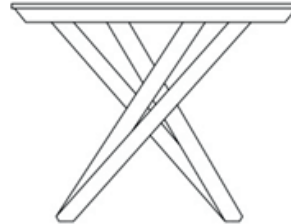

UMBRIA

Fixed Dining Table
Dia 39" OR 47" | H30"

GIORGIO COLLECTION

The Umbria dining table is a standout addition to our growing collection of compact tables, ideal for smaller spaces. Made in Italy, it features a sculptural anthracite base with elegantly twisted legs. Choose from four striking Italian ceramic tops, each one offering a unique way to complement your space with style and versatility.

Dia 47"

Dia 39"

H 30"

Ceramic Tops

Onice Beige
Polished

Calacatta White
Matte

Calacatta Black
Polished

Patagonia
Polished