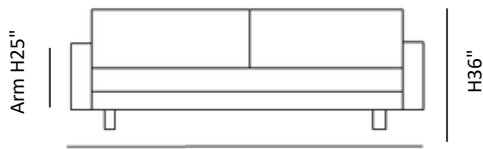

# RALPH

OVERALL **W87" D37" H36"** | SEAT **D22"** | ARM **H25"**

Sofa with stylish performance fabric. High-density foam and fiber back & seat cushions, 2 pillows included. No-sag spring construction, self-deck. Spill- and stain-repellent fabric is available.

**Experience luxury at its finest with our selection of over 70 distinct performance fabrics.**

W87"  
Sofa

W60"  
Loveseat

W35"  
Accent Chair

Seat depth  
D22"

W39"  
Chaise

Arm H25"

H36"