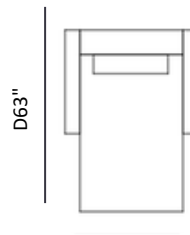

# RALPH

OVERALL **W87" D37" H36"** | SEAT **D22"** | ARM **H25"**

Sofa with stylish performance fabric. High-density foam and fiber back & seat cushions, 2 pillows included. No-sag spring construction, self-deck. Spill- and stain-repellent fabric is available.

**Experience luxury at its finest with our selection of over 70 distinct performance fabrics.**

W87"  
Sofa

W60"  
Loveseat

W35"  
Accent Chair

Seat depth  
D22"

W39"  
Chaise

Arm H25"

H36"