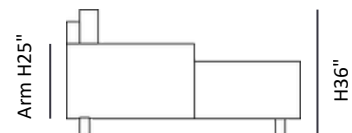

**Experience luxury at its finest with our selection of over 70 distinct performance fabrics.**

W87"  
Sofa

W60"  
Loveseat

W35"  
Accent Chair

Seat depth  
D22"

W39"  
Chaise

Arm H25"

H36"