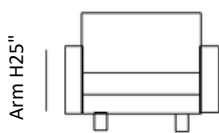

# RALPH

OVERALL **W87" D37" H36"** | SEAT **D22"** | ARM **H25"**

Sofa with stylish performance fabric. High-density foam and fiber back & seat cushions, 2 pillows included. No-sag spring construction, self-deck. Spill- and stain-repellent fabric is available.

**Experience luxury at its finest with our selection of over 70 distinct performance fabrics.**

W87"  
Sofa

W60"  
Loveseat

W35"  
Accent Chair

Seat depth  
D22"

W39"  
Chaise

Arm H25"

H36"