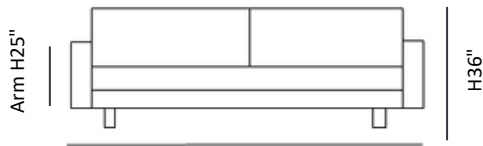

CARRARA COLLECTION

RALPH

accent chair

OVERALL **W35" D37" H36"**

Accent chair with stylish performance fabric. High-density foam and fiber back & seat cushion. No-sag spring construction, self-deck. Spill- and stain-repellent fabric is available.

Experience luxury at its finest with our selection of over 70 distinct performance fabrics.

W87"
Sofa