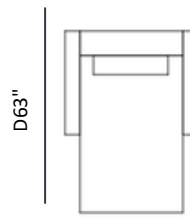

# RALPH

accent chair

OVERALL **W35" D37" H36"**

Accent chair with stylish performance fabric. High-density foam and fiber back & seat cushion. No-sag spring construction, self-deck. Spill- and stain-repellent fabric is available.

**Experience luxury at its finest with our selection of over 70 distinct performance fabrics.**

W87"  
Sofa

W60"  
Loveseat

W35"  
Accent Chair

Seat depth

W39"  
Chaise

All fabric samples

*Bellini*  
MODERN LIVING

\*Drawings are not to scale.  
All dimensions are approximate.