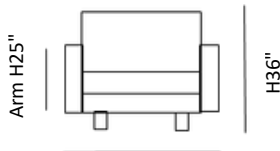

W35"
Accent Chair