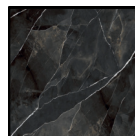

ORIGAMI

Fixed Dining Table
L87 or 95" | D44/47" | H30"

GIORGIO COLLECTION

The Origami Dining Table combines contemporary design and functionality, featuring a geometric anthracite metal base and a ceramic top available in four finishes. Extendable from 79" to 116", it's a stylish, versatile centerpiece for any modern dining space.

FIXED AND EXTENDABLE TOP AVAILABLE

ORIGAMI - EXTENSION CERAMIC TOP
L79" (+18.5" + 18.5") | D43" | H30"

Ceramic Tops

Onice Beige
Polished

Calacatta White
Matte

Calacatta Black
Polished

Patagonia
Polished

View full samples