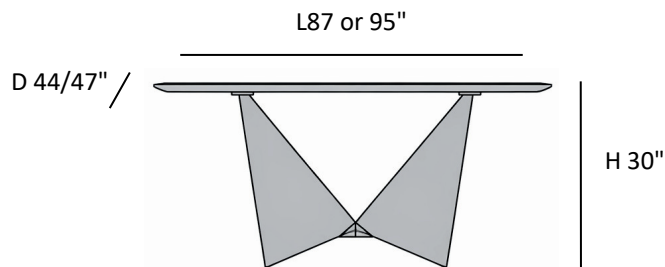

ORIGAMI

Fixed Dining Table
L87 or 95" | D44/47" | H30"

GIORGIO COLLECTION

The Origami Dining Table combines contemporary design and functionality, featuring a geometric anthracite metal base and a ceramic top available in four finishes. Extendable from 79" to 116", it's a stylish, versatile centerpiece for any modern dining space.

FIXED AND EXTENDABLE TOP AVAILABLE

ORIGAMI - EXTENSION CERAMIC TOP
L79" (+18.5" + 18.5") | D43" | H30"

Ceramic Tops

Onice Beige
Polished

Calacatta White
Matte

Calacatta Black
Polished

Patagonia
Polished

View full samples