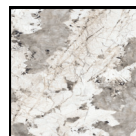

FIXED AND EXTENDABLE TOP AVAILABLE

ORIGAMI - EXTENSION CERAMIC TOP
L79" (+18.5" + 18.5") | D43" | H30"

Ceramic Tops

Onice Beige
Polished

Calacatta White
Matte

Calacatta Black
Polished

Patagonia
Polished

View full samples