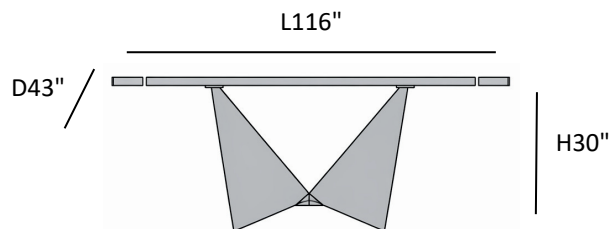

ORIGAMI

Fixed Dining Table
L87 or 95" | D44/47" | H30"

GIORGIO COLLECTION

The Origami Dining Table combines contemporary design and functionality, featuring a geometric anthracite metal base and a ceramic top available in four finishes. Extendable from 79" to 116", it's a stylish, versatile centerpiece for any modern dining space.

FIXED AND EXTENDABLE TOP AVAILABLE

ORIGAMI - EXTENSION CERAMIC TOP
L79" (+18.5" + 18.5") | D43" | H30"

Ceramic Tops

Onice Beige
Polished

Calacatta White
Matte

Calacatta Black
Polished

Patagonia
Polished

View full samples