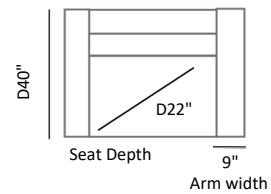

CARRARA COLLECTION

MIAMI

large accent chair

OVERALL W44" D40" H35" | SEAT D22" H18.5" | ARM W9" H18.5"

Step into sophistication with Miami, a captivating addition to our collection. The large sofa and chair are designed with plush down-filled cushions and sleek silhouettes, offering unparalleled comfort and contemporary elegance. Miami embodies luxury in every detail, inviting you to relax in style.

Experience luxury at its finest with our selection of over 70 distinct performance fabrics.

All fabric samples

Bellini
MODERN LIVING

MADE IN CANADA
*Drawings are not to scale.
All dimensions are approximate.