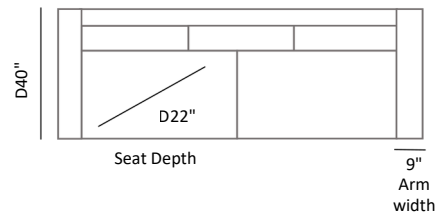

CARRARA COLLECTION

MIAMI

large accent chair

OVERALL W44" D40" H35" | SEAT D22" H18.5" | ARM W9" H18.5"

Step into sophistication with Miami, a captivating addition to our collection. The large sofa and chair are designed with plush down-filled cushions and sleek silhouettes, offering unparalleled comfort and contemporary elegance. Miami embodies luxury in every detail, inviting you to relax in style.

Experience luxury at its finest with our selection of over 70 distinct performance fabrics.

All fabric samples

Bellini
MODERN LIVING

MADE IN CANADA
*Drawings are not to scale.
All dimensions are approximate.