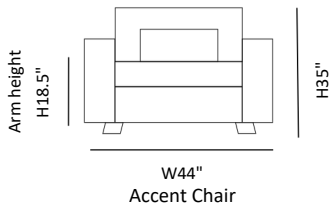

CARRARA COLLECTION

MIAMI

large accent chair

OVERALL W44" D40" H35" | SEAT D22" H18.5" | ARM W9" H18.5"

Step into sophistication with Miami, a captivating addition to our collection. The large sofa and chair are designed with plush down-filled cushions and sleek silhouettes, offering unparalleled comfort and contemporary elegance. Miami embodies luxury in every detail, inviting you to relax in style.

Experience luxury at its finest with our selection of over 70 distinct performance fabrics.

All fabric samples

Bellini
MODERN LIVING

MADE IN CANADA
*Drawings are not to scale.
All dimensions are approximate.