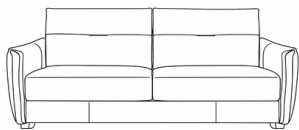

ALLEGRO COLLECTION

LYON

OVERALL **D36" H34"** | SEAT **D23" H16"** | ARM **H24"**

A refined expression of contemporary design, the Lyon Sofa embodies Italian craftsmanship at its finest. Upholstered in full-grain leather with subtle tufting, it exudes understated elegance and lasting comfort. Balancing modern sophistication and everyday luxury, the Lyon makes a striking statement in any space.

Available in a variety of high-quality leather grades and an array of elegant colors.

● Quick Ship

H34"

W85"
Sofa

H34"

W69"
Loveseat

● Stocked Leather Option

Sabbia
50861