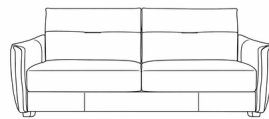

Available in a variety of high-quality leather grades and an array of elegant colors.

● Quick Ship

H34"

W85"
Sofa

H34"

W69"
Loveseat

● Stocked Leather Option

Sabbia
50861