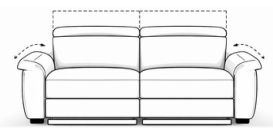

W81"

Opened armrests on Loveseat

● Stocked Leather Options