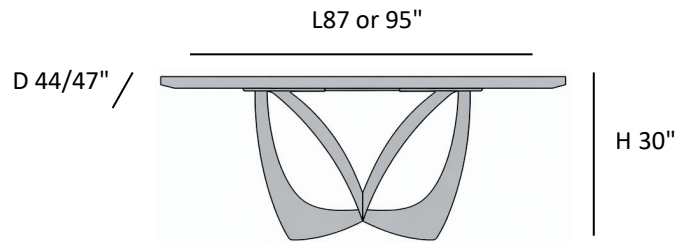

ISABELLA

Fixed Dining Table

L87" or 95" | D44/47" | H30"

GIORGIO COLLECTION

Designed by Italian designer Andrea Lucatello, the Isabella Dining Table pairs a sculptural anthracite base with a barrel-shaped ceramic top in refined finishes. Available in fixed or extendable options, it balances sophistication, durability, and everyday functionality.

FIXED AND EXTENDABLE TOP AVAILABLE

ISABELLA - EXTENDABLE CERAMIC TOP

L79" (+18.5" + 18.5") | D43" | H30"

Ceramic Tops

Onice Beige
Polished

Calacatta White
Matte

Calacatta Black
Polished

Patagonia
Polished