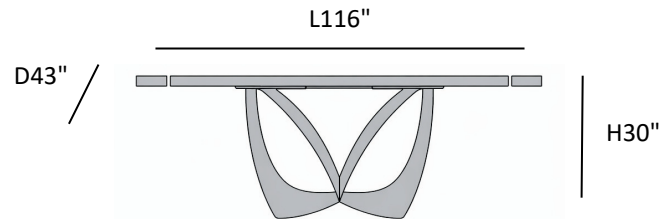

ISABELLA

Fixed Dining Table

L87" or 95" | D44/47" | H30"

GIORGIO COLLECTION

Designed by Italian designer Andrea Lucatello, the Isabella Dining Table pairs a sculptural anthracite base with a barrel-shaped ceramic top in refined finishes. Available in fixed or extendable options, it balances sophistication, durability, and everyday functionality.

FIXED AND EXTENDABLE TOP AVAILABLE

ISABELLA - EXTENDABLE CERAMIC TOP

L79" (+18.5" + 18.5") | D43" | H30"

Ceramic Tops

Onice Beige
Polished

Calacatta White
Matte

Calacatta Black
Polished

Patagonia
Polished