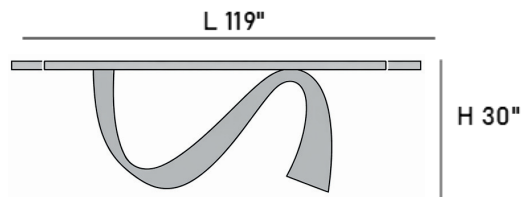

GENOA

Fixed Dining Table

OVERALL L79" OR 87" OR 95" | D43" | H30"

OLIVER B COLLECTION

Genoa features an architectural metal base paired with a premium ceramic top. Available in 3 lengths, it brings a sleek, modern look with lasting durability for any contemporary dining space.

Brushed Gold

GENOA - EXTENDABLE CERAMIC TOP

OVERALL L79"/99"/119" | D43" | H30"

*Extension top includes Golden White ceramic in addition to all standard finishes.

View full samples

Bellini
ITALIAN HOME

MADE IN ITALY