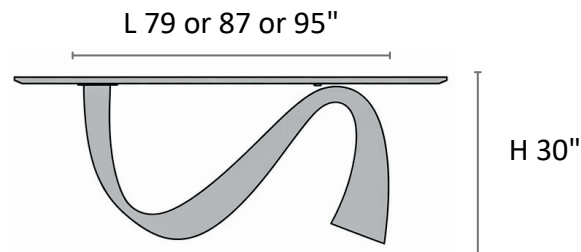

Ceramic Tops

Base Finishes

GENOA - EXTENDABLE CERAMIC TOP

OVERALL L79"/99"/119" | D43" | H30"

*Extension top includes Golden White ceramic in addition to all standard finishes.