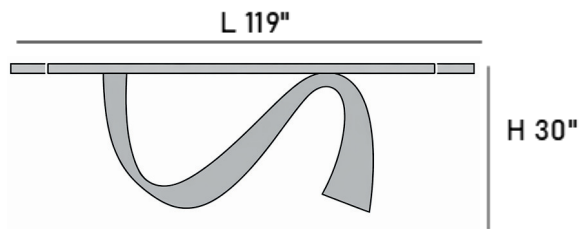

Ceramic Tops

Base Finishes