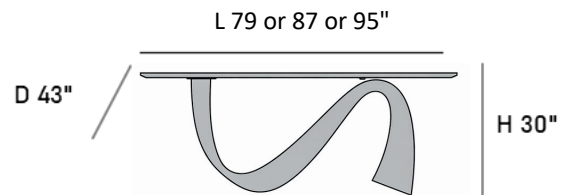

GENOA

Extension Dining Table

OVERALL L79 / 99 / 119" | D43" | H30"

OLIVER B COLLECTION

Genoa features an architectural metal base paired with a premium ceramic top. Available in 2 base colours, this extension table is a stunning embodiment of sleek modern design and versatility.

Brushed Gold

GENOA - FIX CERAMIC TOP

OVERALL L79" or 87" or 95" | D43" | H30"

*Fixed top features its own set of ceramic options.

View full samples

Bellini
ITALIAN HOME

MADE IN ITALY