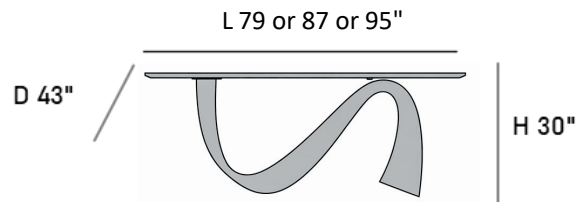

GENOA-2

Extension Dining Table

OVERALL L79 / 99 / 119" | D43" | H30"

OLIVER B COLLECTION

Genoa features an architectural metal base paired with a premium ceramic top. Available in 2 base colours, this extension table is a stunning embodiment of sleek modern design and versatility.

Anthracite Grey

Brushed Gold

GENOA - FIX CERAMIC TOP
OVERALL L79" or 87" or 95" | D43" | H30"

*Fixed top excludes Golden White ceramic

View full samples

Bellini
ITALIAN HOME

MADE IN ITALY