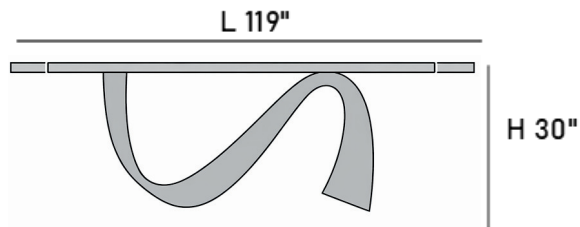

Ceramic Tops

Base Finishes

GENOA - FIX CERAMIC TOP
OVERALL L79" or 87" or 95" | D43" | H30"

*Fixed top excludes Golden White ceramic