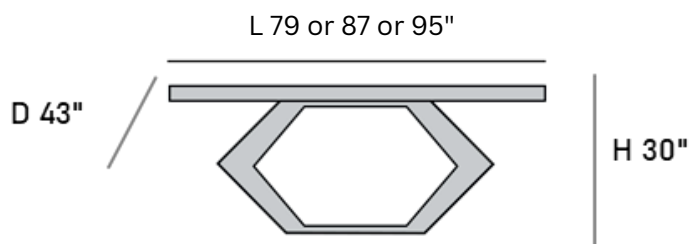

Ceramic Tops

Polished

Polished

Polished

Matte

Base Finishes

FERRARO - EXTENDABLE CERAMIC TOP

OVERALL L79"/99"/119" | D43" | H30"

*Extension top includes Golden White ceramic in addition to all standard finishes.