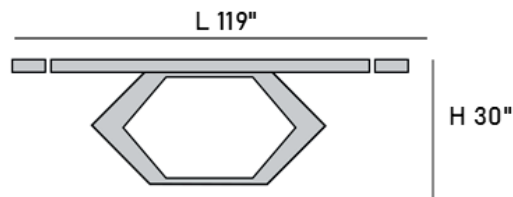

### FERRARO - EXTENDABLE CERAMIC TOP

OVERALL L79"/99"/119" | D43" | H30"

\*Extension top includes Golden White ceramic in addition to all standard finishes.

View full samples

*Bellini*  
ITALIAN HOME

MADE IN ITALY