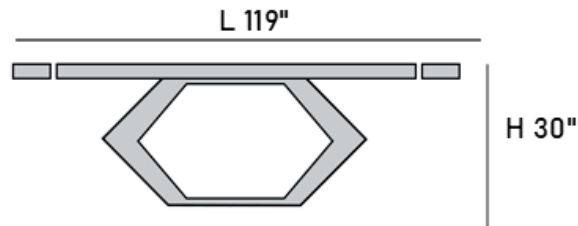

Ceramic Tops

Base Finishes