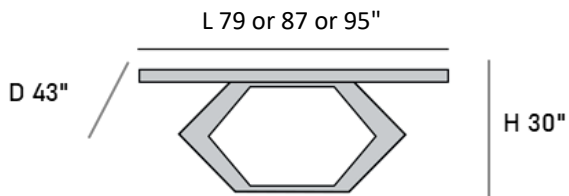

FERRARO

Extension Dining Table

OVERALL L79 / 99 / 119" | D43" | H30"

OLIVER B COLLECTION

Ferraro features an architectural metal base paired with a premium ceramic top. Available in 2 base colours, this extension table is a stunning embodiment of sleek modern design and versatility.

Orange

FERRARO - FIX CERAMIC TOP

OVERALL L79" or 87" or 95" | D43" | H30"

*Fixed top features its own set of ceramic options.

View full samples

Bellini
ITALIAN HOME

MADE IN ITALY