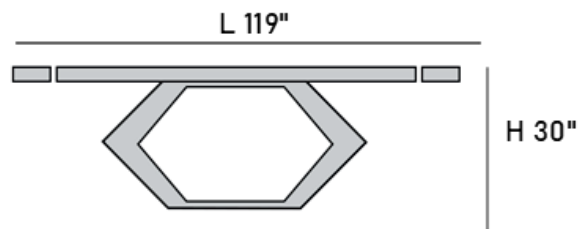

Ceramic Tops

Base Finishes

FERRARO - FIX CERAMIC TOP
OVERALL L79" or 87" or 95" | D43" | H30"

*Fixed top excludes Golden White ceramic