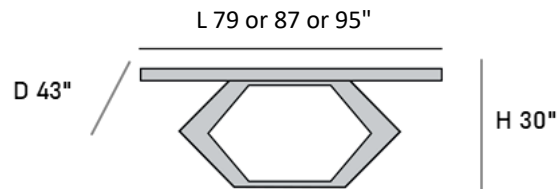

### Base Finishes

*Anthracite Grey*

*Champagne*

*Orange*

**FERRARO - FIX CERAMIC TOP**  
OVERALL L79" or 87" or 95" | D43" | H30"

\*Fixed top excludes Golden White ceramic

View full samples

*Bellini*  
ITALIAN HOME