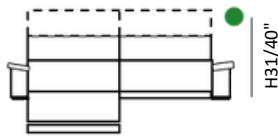

● Quick Ship

W87"
2 Recliner Sofa