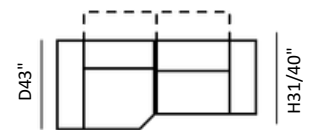

ALLEGRO COLLECTION

ESCAPE

OVERALL D42" H31-41" | SEAT D23" H17" | ARM H21-24"

The Escape defines luxury with its opulent design and features seamlessly marries modern design with indulgent comfort, creating a lavish experience in your living space.

W33"
1 Armless Seat

W24"
1 Armless Small

W93"
Terminal

● Stocked Leather Options

Light Gray
35602

White
35612

Dark Gray
35607

W43"
Corner Unit