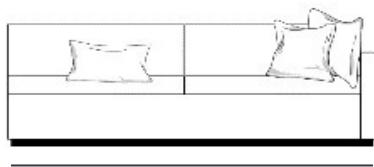

CARRARA COLLECTION

ELVA

OVERALL W127" D91" H36" | SEAT D22" H18.5" | ARM H27.5"

The Elva Sectional embodies modern elegance through its sleek silhouette and refined proportions. Resting on slender metal legs, Elva's clean lines and timeless profile create an effortlessly stylish centerpiece for any living space.

Experience luxury at its finest with our selection of over 70 distinct performance fabrics.

90"
1 Arm Sofa