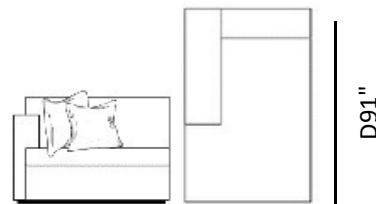

37"
LHF Chaise