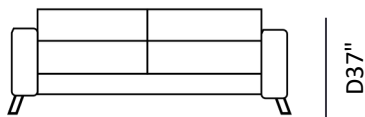

CARRARA COLLECTION

ELVA

OVERALL W127" D91" H36" | SEAT D22" H18.5" | ARM H27.5"

The Elva Sectional embodies modern elegance through its sleek silhouette and refined proportions. Resting on slender metal legs, Elva's clean lines and timeless profile create an effortlessly stylish centerpiece for any living space.

Experience luxury at its finest with our selection of over 70 distinct performance fabrics.

W90"
Sofa

All fabric
samples

Bellini
MODERN LIVING

MADE IN CANADA

*Drawings are not to scale.
All dimensions are
approximate.