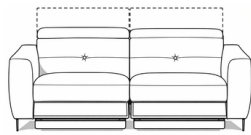

ALLEGRO COLLECTION

ELIANO

OVERALL D42" H31.5/43" | SEAT D23" H17"
RECLINED SEAT D61.5" | ARM H26"

The Eliano sofa and loveseat combine clean, modern design with advanced comfort. Upholstered in full-grain Italian leather, each piece features dual-motor power recliners and headrests, delivering personalized support within a refined, contemporary silhouette.

Available in full-grain leather and an array of elegant colors.

● Quick Ship

H31.5/42.5"

W89"

2 Recliner Sofa

H31.5/42.5"

W77"

2 Recliner Loveseat