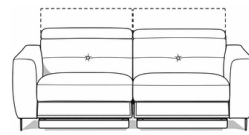

ALLEGRO COLLECTION

ELIANO

OVERALL D42" H31.5/43" | SEAT D23" H17"
RECLINED SEAT D61.5" | ARM H26"

The Eliano sofa and loveseat combine clean, modern design with advanced comfort. Upholstered in full-grain Italian leather, each piece features dual-motor power recliners and headrests, delivering personalized support within a refined, contemporary silhouette.

Available in full-grain leather and an array of elegant colors.

● Quick Ship

H31.5/42.5"

W89"

2 Recliner Sofa

H31.5/42.5"

W77"

2 Recliner Loveseat