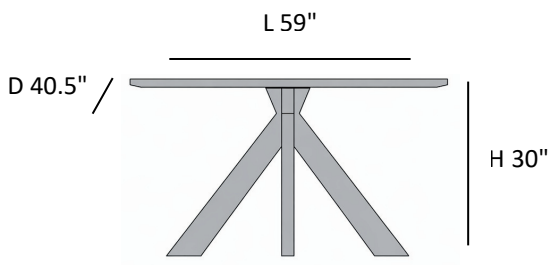

CECILIA

Fixed Dining Table

OVERALL L59" | D40.5" | H30"

GIORGIO COLLECTION

The Cecilia Dining Table combines natural warmth with modern elegance, featuring a smooth ceramic top. Its sculptural wood base adds stability and charm, creating a timeless centerpiece for any dining space.

Cecilia is available in 3 Different Ceramic Top Options.

Ceramic Tops

View full samples

Bellini
ITALIAN HOME