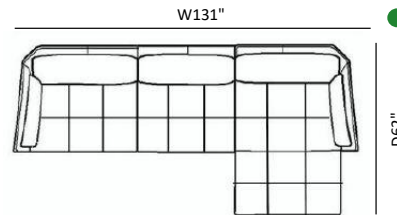

SIENNA COLLECTION

BRISTOL

OVERALL H34" | SEAT D58" H17" | ARM H29"

Elevate your surroundings with the Bristol Sectional. A professional aesthetic and comfortable seating define this collection, offering a luxurious seating experience in both right and left hand facing options.

Available in a variety of high-quality leather grades and an array of elegant colors.

W38"
Overall Seat

H34"

W45"
Arm Chair

W82"
Sofa

W72"
1 Arm Sofa | Right/Left

W94"
Sofa Max

W84"
1 Arm Sofa Max | Right/Left

W70"
Loveseat

W60"
1 Arm Loveseat
Right/Left

D62"
Chaise

W47"

W28"

H17"
Ottoman

28"

Bristol Sectional | RHF/LHF

W131"

D62"

● Quick Ship

Drawings are not to scale. All dimensions are approximate and

Bellini
MODERN LIVING

MADE IN ITALY