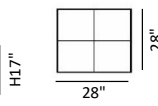

SIENNA COLLECTION

BRISTOL

OVERALL H34" | SEAT D58" H17" | ARM H29"

Elevate your surroundings with the Bristol Sectional. A professional aesthetic and comfortable seating define this collection, offering a luxurious seating experience in both right and left hand facing options.

Available in a variety of high-quality leather grades and an array of elegant colors.

W38"
Overall Seat

H34"

W45"
Arm Chair

W82"
Sofa

W72"
1 Arm Sofa | Right/Left

W94"
Sofa Max

W84"
1 Arm Sofa Max | Right/Left

W70"
Loveseat

W60"
1 Arm Loveseat
Right/Left

D62"
Chaise

W47"

W28"

H17"
Ottoman

28"

Bristol Sectional | RHF/LHF

W131"

D62"

● Quick Ship

Drawings are not to scale. All dimensions are approximate and

Bellini
MODERN LIVING

MADE IN ITALY