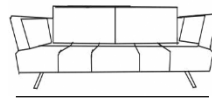

SIENNA COLLECTION

BRISTOL

OVERALL H34" | SEAT D58" H17" | ARM H29"

Elevate your surroundings with the Bristol Sectional. A professional aesthetic and comfortable seating define this collection, offering a luxurious seating experience in both right and left hand facing options.

Available in a variety of high-quality leather grades and an array of elegant colors.

W38"
Overall Seat

H34"

W45"
Arm Chair

W82"
Sofa

W72"
1 Arm Sofa | Right/Left

W94"
Sofa Max

W84"
1 Arm Sofa Max | Right/Left

W70"
Loveseat

W60"
1 Arm Loveseat
Right/Left

D62"
Chaise

W47"

W28"

H17"
Ottoman

28"

Bristol Sectional | RHF/LHF