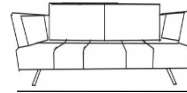

SIENNA COLLECTION

BRISTOL

OVERALL H34" | SEAT D58" H17" | ARM H29"

Elevate your surroundings with the Bristol Sectional. A professional aesthetic and comfortable seating define this collection, offering a luxurious seating experience in both right and left hand facing options.

Available in a variety of high-quality leather grades and an array of elegant colors.

W38"
Overall Seat

H34"

W45"
Arm Chair

W82"
Sofa

W72"
1 Arm Sofa | Right/Left

W94"
Sofa Max

W84"
1 Arm Sofa Max | Right/Left

W70"
Loveseat

W60"
1 Arm Loveseat
Right/Left

D62"
Chaise

W47"

W28"

H17"
Ottoman

28"

Bristol Sectional | RHF/LHF