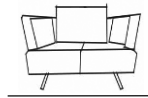

SIENNA COLLECTION

BRISTOL

OVERALL H34" | SEAT D58" H17" | ARM H29"

Elevate your surroundings with the Bristol Sectional. A professional aesthetic and comfortable seating define this collection, offering a luxurious seating experience in both right and left hand facing options.

Available in a variety of high-quality leather grades and an array of elegant colors.

W38"
Overall Seat

H34"

W45"
Arm Chair

W82"
Sofa

W72"
1 Arm Sofa | Right/Left

W94"
Sofa Max

W84"
1 Arm Sofa Max | Right/Left