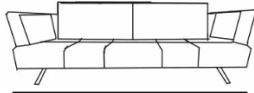

SIENNA COLLECTION

BRISTOL

OVERALL H34" | SEAT D58" H17" | ARM H29"

Elevate your surroundings with the Bristol Sectional. A professional aesthetic and comfortable seating define this collection, offering a luxurious seating experience in both right and left hand facing options.

Available in a variety of high-quality leather grades and an array of elegant colors.

W38"
Overall Seat

H34"

W45"
Arm Chair

W82"
Sofa

W72"
1 Arm Sofa | Right/Left

W94"
Sofa Max

W84"
1 Arm Sofa Max | Right/Left