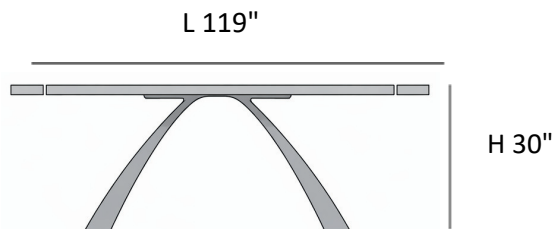

BRIDGE

Fixed Dining Table

OVERALL L79" OR 87" OR 95" | D43" | H30"

OLIVER B COLLECTION

Bridge features an architectural metal base paired with a premium ceramic top. Available in 3 lengths, it brings a sleek, modern look with lasting durability for any contemporary dining space.

Silver Root

Matte

Base Finishes

Anthracite Grey

Kalkbeige

BRIDGE - EXTENDABLE CERAMIC TOP

OVERALL L79"/99"/119" | D43" | H30"

*Extension top includes Golden White ceramic in addition to all standard finishes.