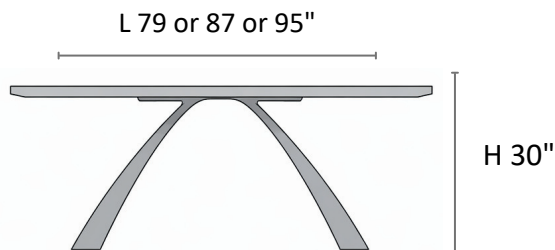

Ceramic Tops

Polished

Polished

Polished

Matte

Base Finishes

BRIDGE - EXTENDABLE CERAMIC TOP

OVERALL L79"/99"/119" | D43" | H30"

*Extension top includes Golden White ceramic in addition to all standard finishes.