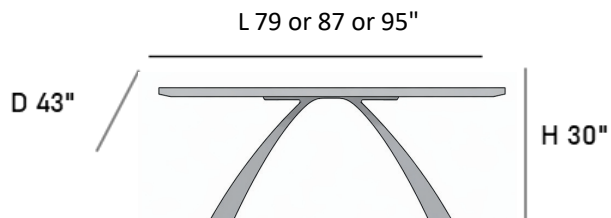

BRIDGE

Extension Dining Table

OVERALL L79 / 99 / 119" | D43" | H30"

OLIVER B COLLECTION

Bridge features an architectural metal base paired with a premium ceramic top. Available in 2 base colours, this extension table is a stunning embodiment of sleek modern design and versatility.

Anthracite Grey

Kalkbeige

BRIDGE - FIX CERAMIC TOP
OVERALL L79" or 87" or 95" | D43" | H30"
*Fixed top excludes Golden White ceramic

View full samples

Bellini
ITALIAN HOME

MADE IN ITALY