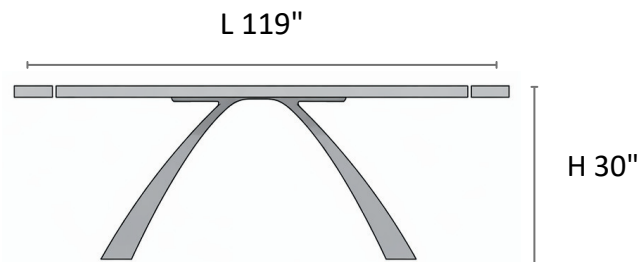

Ceramic Tops

Base Finishes

BRIDGE - FIX CERAMIC TOP
OVERALL L79" or 87" or 95" | D43" | H30"
*Fixed top excludes Golden White ceramic