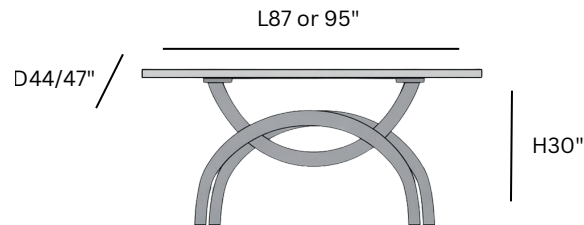

AZZURRA

Fixed Dining Table

L87" or 95" | D44/47" | H30"

GIORGIO COLLECTION

The Azzurra Dining Table redefines contemporary dining with its sculptural silver base and luxurious barrel-shaped ceramic top. Designed for flexibility, it also offers an extendable top option for effortless entertaining.

FIXED AND EXTENDABLE TOP AVAILABLE

AZZURRA- EXTENDABLE CERAMIC TOP

L79" (+18.5" + 18.5") | D43" | H30"

Ceramic Tops

View full samples

Bellini
ITALIAN HOME

MADE IN ITALY