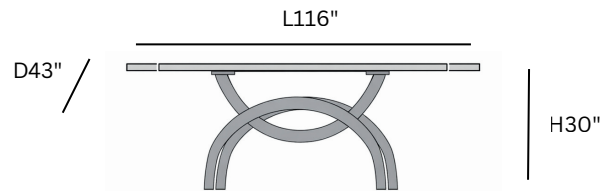

AZZURRA

Fixed Dining Table

L87" or 95" | D44/47" | H30"

GIORGIO COLLECTION

The Azzurra Dining Table redefines contemporary dining with its sculptural silver base and luxurious barrel-shaped ceramic top. Designed for flexibility, it also offers an extendable top option for effortless entertaining.

FIXED AND EXTENDABLE TOP AVAILABLE

AZZURRA- EXTENDABLE CERAMIC TOP

L79" (+18.5" + 18.5") | D43" | H30"

Ceramic Tops

View full samples

Bellini
ITALIAN HOME

MADE IN ITALY