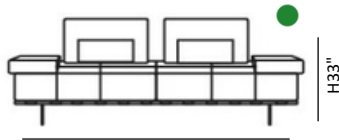

# AVOLA

OVERALL D39" H33" | SEAT D25" H17" | ARM H20"

The Avola Sofa is a functional masterpiece with a unique design that seamlessly blends aesthetics and practicality. Elevate your living space with the Avola, where form meets function in a harmonious and distinctive way.

**Available in a variety of high-quality leather grades and an array of elegant colors.**

● Quick Ship

L97"  
Sofa

L53"  
LHF/RHF 1 Arm Chair

L88"  
LHF/RHF Peninsula

● Stocked Novabuk Option

Crème  
11

Drawings are not to scale. All dimensions are approximate