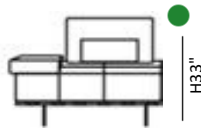

# AVOLA

OVERALL D39" H33" | SEAT D25" H17" | ARM H20"

The Avola Sofa is a functional masterpiece with a unique design that seamlessly blends aesthetics and practicality. Elevate your living space with the Avola, where form meets function in a harmonious and distinctive way.

**Available in a variety of high-quality leather grades and an array of elegant colors.**

● Quick Ship

L97"  
Sofa

L53"  
LHF/RHF 1 Arm Chair

L88"  
LHF/RHF Peninsula

● Stocked Novabuk Option

Crème  
11

Drawings are not to scale. All dimensions are approximate