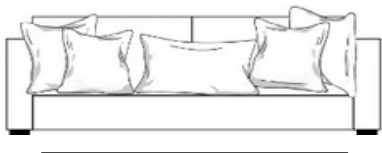

CARRARA COLLECTION

AUTUMN

OVERALL **D40" H33"** | SEAT **D25.5" H19"** | ARM **H24"**

The Autumn Sofa captures the essence of modern sophistication with its long, sleek silhouette and beautifully tailored form. Handcrafted in Canada, it blends clean design with inviting comfort, creating a statement of understated luxury.

Experience luxury at its finest with our selection of over 70 distinct performance fabrics.

W104"
Wide Sofa

W90"
Sofa

W67"
Loveseat

W52"
Chair

All fabric samples

Bellini
MODERN LIVING

MADE IN CANADA