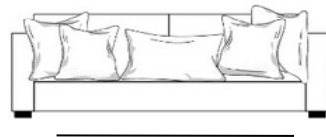

CARRARA COLLECTION

AUTUMN

OVERALL **D40" H33"** | SEAT **D25.5" H19"** | ARM **H24"**

The Autumn Sofa captures the essence of modern sophistication with its long, sleek silhouette and beautifully tailored form. Handcrafted in Canada, it blends clean design with inviting comfort, creating a statement of understated luxury.

Experience luxury at its finest with our selection of over 70 distinct performance fabrics.

W104"
Wide Sofa

W90"
Sofa

W67"
Loveseat

W52"
Chair

All fabric samples

Bellini
MODERN LIVING

MADE IN CANADA