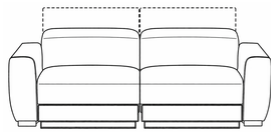

W87"
2 Recliner Sofa